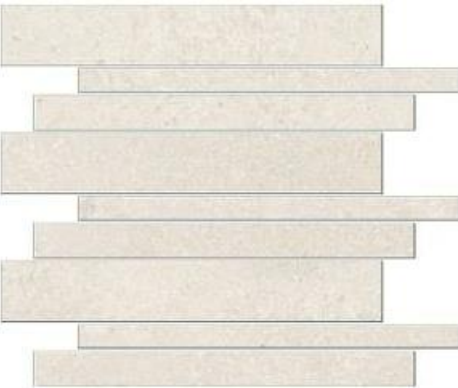

Katalog

Innen ✓

Aussen ✓

| Serie Bali | R11 | NPD | R11 | NPD |
|------------|---------|-----------|-----------|-----------|
| Stärke | 8mm Nat | 8.2mm Nat | 8.2mm Str | 8.2mm Nat |
| Grösse | 15x15 | 30x30 | 30x30 | 30x60 |
| Turquesa | ✓ | ✓ | ✓ | ✓ |
| Beige | ✓ | ✓ | ✓ | ✓ |
| Gris | ✓ | ✓ | ✓ | ✓ |
| Grafito | ✓ | ✓ | ✓ | ✓ |

| Serie Bali | R11 | NPD | R11 | NPD | R11 |
|------------|-----------|-----------|-----------|-----------|-----------|
| Stärke | 8.2mm Str | 8.8mm Nat | 8.8mm Str | 8.8mm Nat | 8.8mm Str |
| Grösse | 30x60 | 59.3x59.3 | 59.3x59.3 | 60x60 | 60x60 |
| Turquesa | ✓ | ✓ | ✓ | ✓ | ✓ |
| Beige | ✓ | ✓ | ✓ | ✓ | ✓ |
| Gris | ✓ | ✓ | ✓ | ✓ | ✓ |
| Grafito | ✓ | ✓ | ✓ | ✓ | ✓ |

GRIS

GRAFITO

TURQUESA

BEIGE

GRIS

GRAFITO

TURQUESA