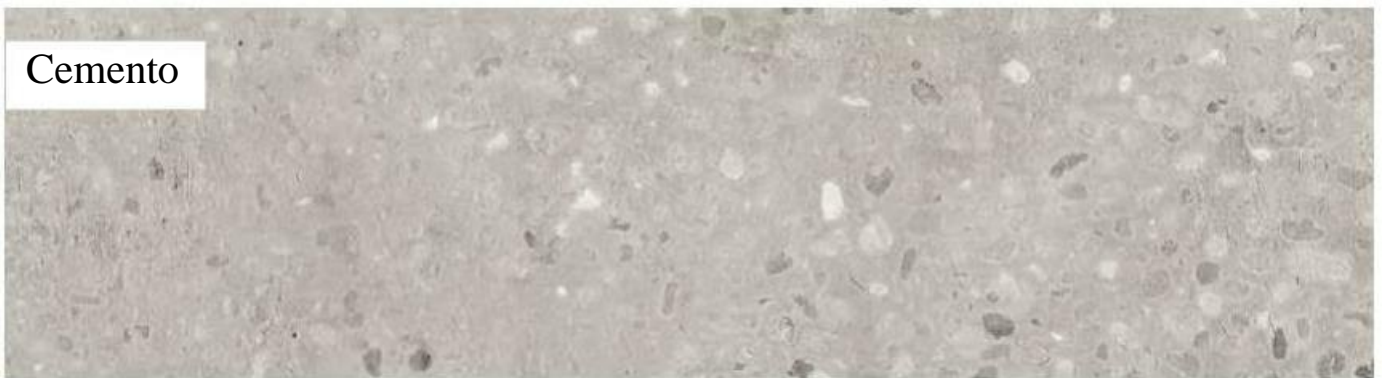

Feinsteinplatten

30x60cm / 59.3x59.3cm / 60x60cm / 60x120cm

Grafito